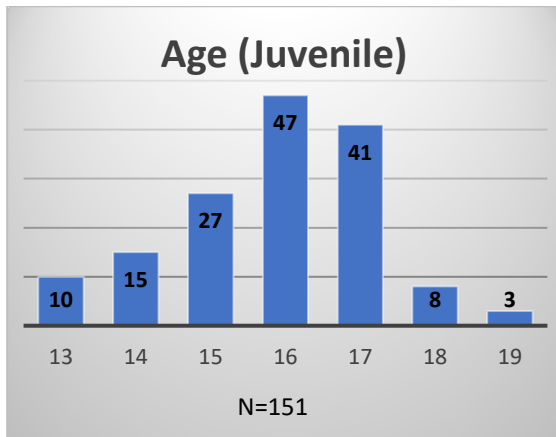

### Tuesday Morning Midnight Count

Total # of probation Involved youth<sup>1</sup>: 1,201

<sup>1</sup> Probation Active: Any youth who is pending sentencing with an active social history, has been formally placed on probation or supervision with Cook County Juvenile Probation on the date of the report.