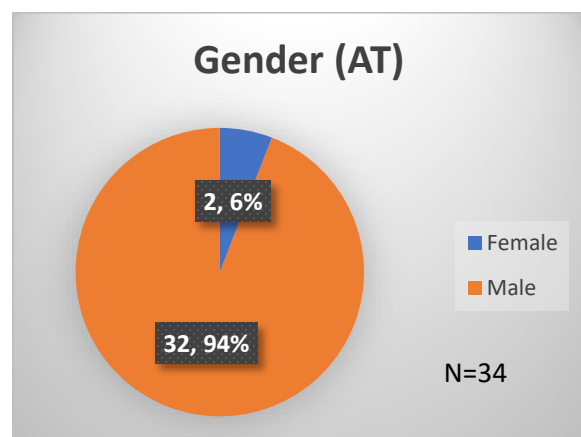

### Tuesday Morning Midnight Count

Total # of probation Involved youth<sup>1</sup>: 1,201

<sup>1</sup> Probation Active: Any youth who is pending sentencing with an active social history, has been formally placed on probation or supervision with Cook County Juvenile Probation on the date of the report.