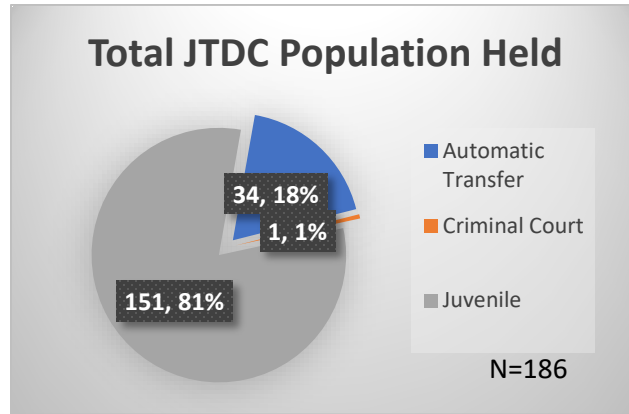

## Demographics for JTDC Population

### Tuesday Morning Midnight Count

Total # of probation Involved youth<sup>1</sup>: 1,201

<sup>1</sup> Probation Active: Any youth who is pending sentencing with an active social history, has been formally placed on probation or supervision with Cook County Juvenile Probation on the date of the report.