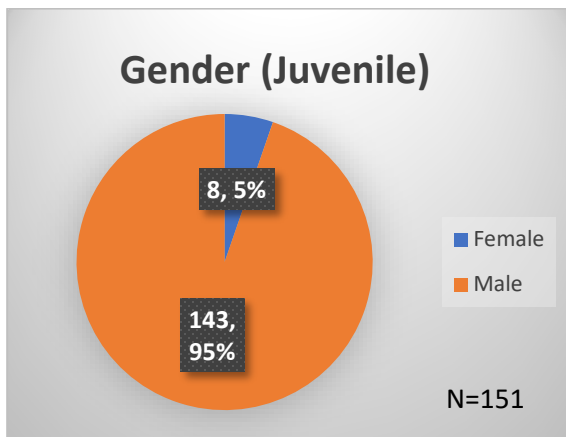

### Tuesday Morning Midnight Count

Total # of probation Involved youth<sup>1</sup>: 1,201

<sup>1</sup> Probation Active: Any youth who is pending sentencing with an active social history, has been formally placed on probation or supervision with Cook County Juvenile Probation on the date of the report.